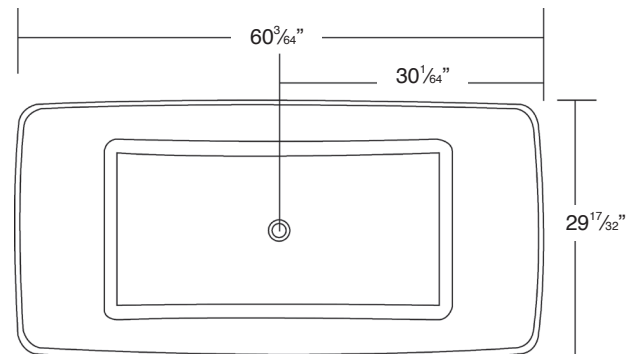

FEATURES

- 60.04" x 29.53" x 23.62" freestanding bathtub.
- Resin stone material.
- Center drain location. Spring-loaded chrome finish bottom drain included.
- Built-in overflow.
- 10 Year Limited Residential Warranty
3 Year Commercial Warranty

COLORS/FINISH

- 01 White
- (V) velvet finish

Specified Model

Model	SLY6030
Dimensions	L60 ³ / ₆₄ " x W29 ¹⁷ / ₃₂ " x H23 ⁵ / ₈ "
Drain Outlet	Center
Water Capacity	79 gallons
Cubic Feet	36.37
Item Weight	170 lbs.
Shipping Weight	280 lbs.
Material	Resin Stone
Installation	freestanding, floor mounted
Required	floor or wall mount faucet not supplied