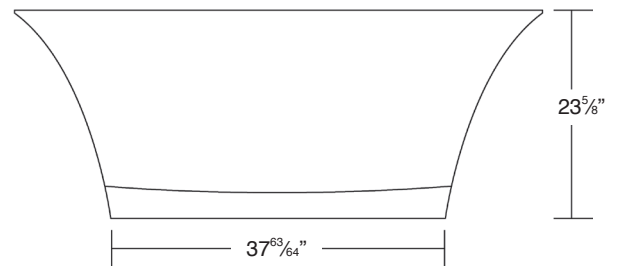

FEATURES

- 60.04" x 29.53" x 23.62" freestanding bathtub.
- Resin stone material.
- Center drain location. Spring-loaded chrome finish bottom drain included.
- Built-in overflow.
- 10 Year Limited Residential Warranty
3 Year Commercial Warranty

COLORS/FINISH

- 01 White
- (V) velvet finish

Specified Model

Model	SLY6030
Dimensions	L60 ³ / ₆₄ " x W29 ¹⁷ / ₃₂ " x H23 ⁵ / ₈ "
Drain Outlet	Center
Water Capacity	79 gallons
Cubic Feet	36.37
Item Weight	170 lbs.
Shipping Weight	280 lbs.
Material	Resin Stone
Installation	freestanding, floor mounted
Required	floor or wall mount faucet not supplied