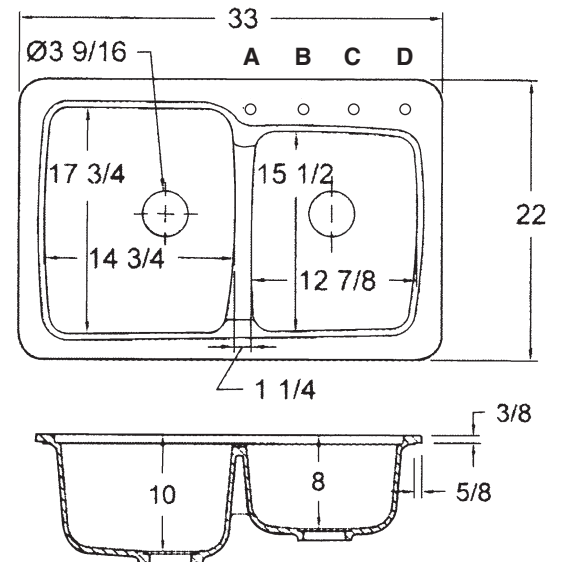

**FEATURES**

- 33" x 22" x 11" Gourmet hi/lo double bowls.
- Top mount self-rimming kitchen sink.
- Solid surface material is non-porous. Scratches and stains like coffee, juice, berries and burns are easily removed with abrasive cleaners, restoring and renewing original finish.
- Transolid sinks are durable, withstand impact and heat resistant up to 375°.
- 10 Year Limited Residential Warranty  
3 Year Commercial Warranty

**COLORS**

- 3 Solid Colors
- 3 Matrix Colors

**Specified Model**

Model	<b>KDT33226</b>
Overall Dimensions	L33" x W22" x D11"
Left Bowl Dimensions	L14 <sup>3</sup> / <sub>4</sub> " x W17 <sup>3</sup> / <sub>4</sub> " x D10"
Right Bowl Dimensions	L12 <sup>7</sup> / <sub>8</sub> " x W15 <sup>1</sup> / <sub>2</sub> " x D8"
Faucet Holes	up to 4 - must specify number of holes and hole location(s)
Shipping Weight	30 lbs.
Material	Solid Surface
Installation	countertop mounted
Required	2 basket strainers not supplied

**IMPORTANT:** Circle Letter(s) above to indicate location(s) for faucet hole drillings (there is a 4" spread between hole locations).