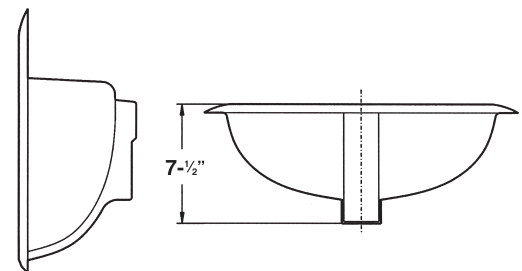

**FEATURES**

- Self-rimming.
- 4" (101.6mm) or 8" (203.2mm) faucet hole drillings.
- Vitreous china.
- Countertop mounting.
- Oval shape lavatory bowl with front overflow.
- 5 Year Limited Residential Warranty / 1 Year Commercial Warranty

**COLORS**

- White
- Biscuit

**TOILETS/LAVS**

**Specified Model**

	MODEL NO.	DESCRIPTION	Length	Width	Height
<b>COUNTERTOP LAVATORY</b>					
<input type="checkbox"/>	TL-1554	Lavatory Bowl - 4" centers	20¼"	17½"	7½"
<input type="checkbox"/>	TL-1558	Lavatory Bowl - 8" centers	20¼"	17½"	7½"