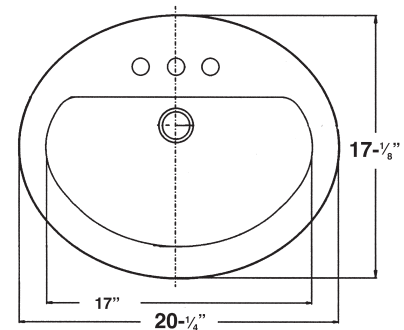

**FEATURES**

- Self-rimming.
- 4" (101.6mm) or 8" (203.2mm) faucet hole drillings.
- Vitreous china.
- Countertop mounting.
- Oval shape lavatory bowl with front overflow.
- 5 Year Limited Residential Warranty / 1 Year Commercial Warranty

**COLORS**

- White
- Biscuit

**TOILETS/LAVS**

**Specified Model**

	MODEL NO.	DESCRIPTION	Length	Width	Height
<b>COUNTERTOP LAVATORY</b>					
<input type="checkbox"/>	TL-1554	Lavatory Bowl - 4" centers	20¼"	17½"	7½"
<input type="checkbox"/>	TL-1558	Lavatory Bowl - 8" centers	20¼"	17½"	7½"