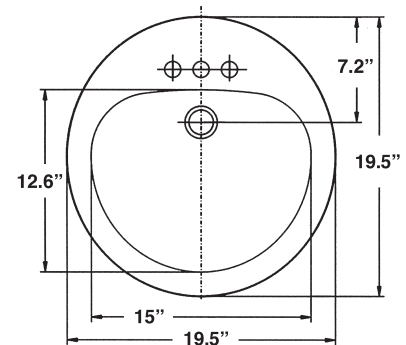

FEATURES

- Self-rimming.
- 4" (101.6mm) or 8" (203.2mm) faucet hole drillings.
- Vitreous china.
- Countertop mounting.
- round shape lavatory bowl with front overflow.
- 5 Year Limited Residential Warranty / 1 Year Commercial Warranty

COLORS

- White
- Biscuit

TOILETS/LAVS

Specified Model

	MODEL NO.	DESCRIPTION	Length	Width	Height
COUNTERTOP LAVATORY					
<input type="checkbox"/>	TL-1564	Lavatory Bowl - 4" centers	19½"	19½"	8"
<input type="checkbox"/>	TL-1568	Lavatory Bowl - 8" centers	19½"	19½"	8"