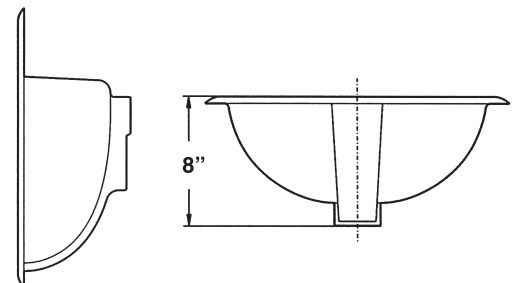

To Be Specified: Color (see below)

☐	01 White
☐	08 Biscuit

Compliance Certifications - Meets or Exceeds the Following Specifications

- ASME A112.19.2M-1998
- Canadian Uniform Plumbing Code 2002
- UPC®

Meets the Americans with Disabilities Act guidelines and ANSI A117.1 requirements for accessible and usable building facilities-check local codes

Dimensions shown for location of supplies, waste and mounting clips are suggested. Installation instructions supplied with lavatory. Mounting clips included.

Provide suitable reinforcement for wall support. These measurements are subject to change or cancellation. No responsibility is assumed for use of superceded or voided pages.